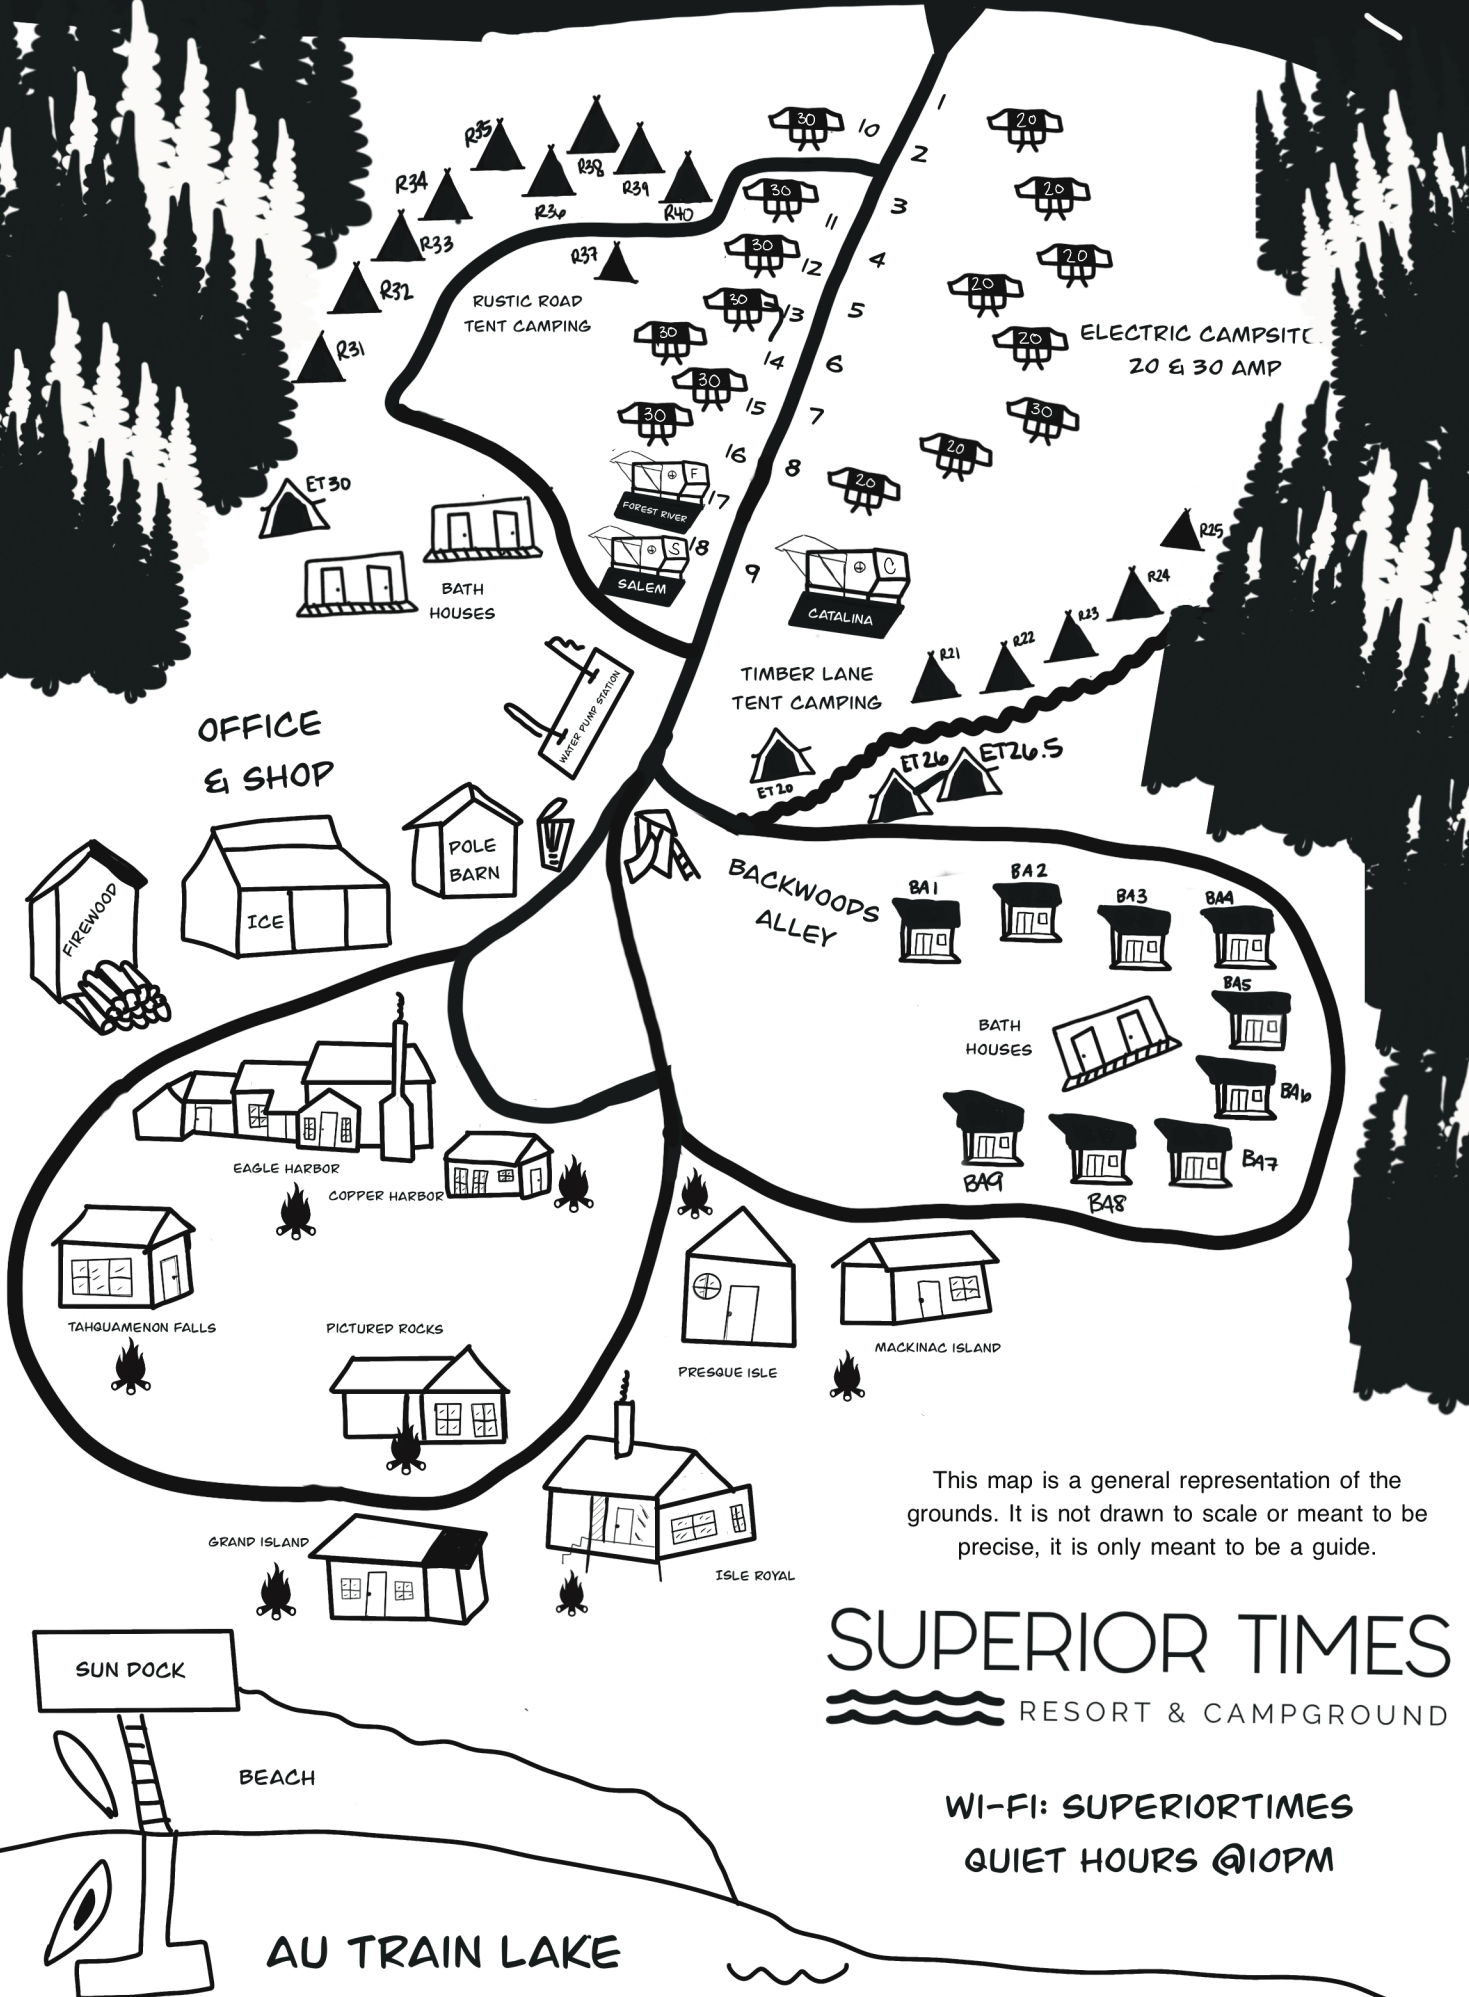

FOREST LAKE ROAD

This map is a general representation of the grounds. It is not drawn to scale or meant to be precise, it is only meant to be a guide.

SUPERIOR TIMES

RESORT & CAMPGROUND

WI-FI: SUPERIORTIMES
QUIET HOURS @10PM

AU TRAIN LAKE